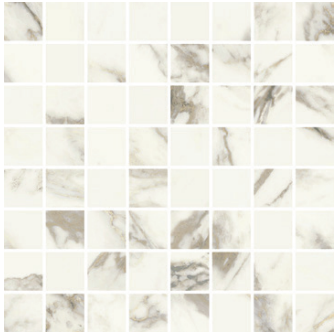

VINCENZO

- Marble inspired • Polished + Natural
 - Warm rust to charcoal veining
 - Walls, floors, backsplash, showers
- In stock

1.5" MOS FACETS NATURAL
Polished avail

3"x 12" BN, Polished + Natural

.75"x 6" MOS VIALE
Natural, Polished

12"x 14" MOS VENICE
Natural, Polished

4"x 16"
BUCATINI
MATTE

12"x 24" Polished + Natural

24"x 48" Polished + Natural

In stock

Images are for reference only; please refer to live product for an accurate color representation.