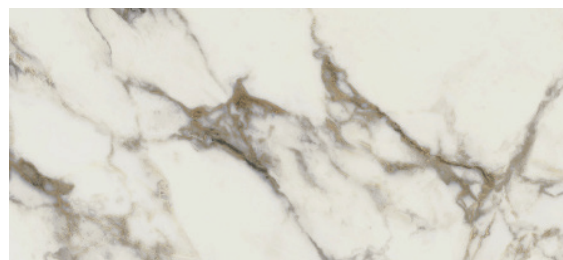

VINCENZO

- Marble inspired • Polished + Natural
 - Warm rust to charcoal veining
 - Walls, floors, backsplash, showers
- In stock

1.5" MOS FACETS NATURAL
Polished avail

3"x 12" BN, Polished + Natural

.75"x 6" MOS VIALE
Natural, Polished

12"x 14" MOS VENICE
Natural, Polished

4"x 16"
BUCATINI
MATTE

12"x 24" Polished + Natural

24"x 48" Polished + Natural

In stock

Images are for reference only; please refer to live product for an accurate color representation.