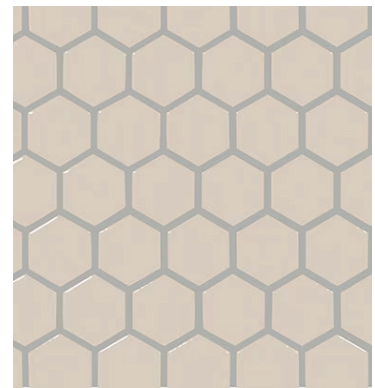

ELEMENTAL

- Penny rounds, hexagon family
- In Stock
- Walls, floors, backsplashes, showers
- Residential, light commercial

1 1/2" Majestic Hexagon Matte

3/4 Balance Grey Penny Matte

3/4 Stable Beige Penny Matte

3/4 Majestic Penny Matte

1/2" Balance Grey Hex Matte

1/2" Stable Beige Hex Matte

3/4 Designer White Penny Matte

3/4 Dependable Taupe Penny Matte

1 1/2" Designer White Hex Matte

1 1/2" Dependable Taupe Hex Matte

ELEMENTAL

In stock

Images are for reference only; please refer to live product for an accurate color representation.

ROBERT E. HENRY
TILE COMPANY
EST. 1933

ELEMENTAL

In stock

Images are for reference only; please refer to live product for an accurate color representation.