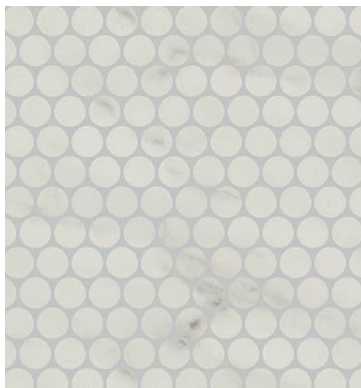

ELEMENTAL

- Penny rounds, hexagon family
- In Stock
- Walls, floors, backsplashes, showers
- Residential, light commercial

1 1/2" Majestic Hexagon Matte

3/4 Balance Grey Penny Matte

3/4 Stable Beige Penny Matte

3/4 Majestic Penny Matte

1/2" Balance Grey Hex Matte

1/2" Stable Beige Hex Matte

3/4 Designer White Penny Matte

3/4 Dependable Taupe Penny Matte

1 1/2" Designer White Hex Matte

1 1/2" Dependable Taupe Hex Matte

ELEMENTAL

In stock

Images are for reference only; please refer to live product for an accurate color representation.

ROBERT E. HENRY
TILE COMPANY
EST. 1933

ELEMENTAL

In stock

Images are for reference only; please refer to live product for an accurate color representation.