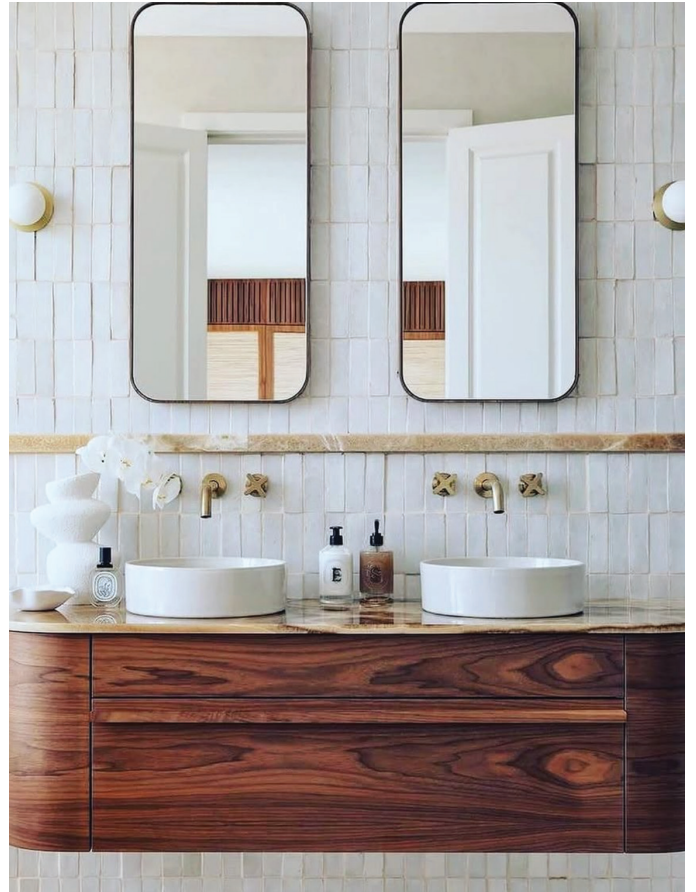

ZEL

Images are for reference only; please refer to actual product for an accurate color representation.