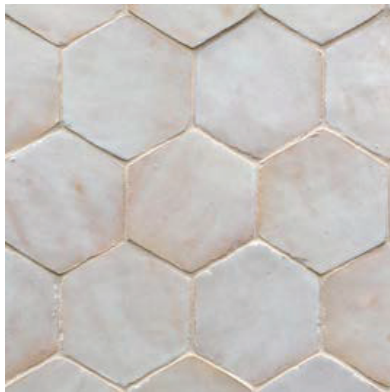

Bejmat Fog

Bejmat Horizon

Bejmat Aquamarine

Bejmat Moroccan Sky

Bejmat Noir

Images are for reference only; please refer to actual product for an accurate color representation.
All sizes noted are nominal.

ZEL

ZELLIGE CLASSIC MOSAIC 2" x 2" x 1/2"

Zellige 2x2 Desert White

Zellige 2x2 Fez White

Zellige 2x2 Vert Francaise

ZELLIGE NOUVEAU HEXAGON 2" x 2" x 1/2"

Hexagon Desert White

Hexagon Fog

Hexagon thickness may vary by 3/16"

ZELLIGE HABIBA MOSAIC 11" x 11" x 1/2" Sheet

Habiba Atlas Snow/ Desert White

Habiba Fog/ Desert White

Habiba Mosaic are pre-grouted and solid mounted

Images are for reference only; please refer to actual product for an accurate color representation. All sizes noted are nominal.