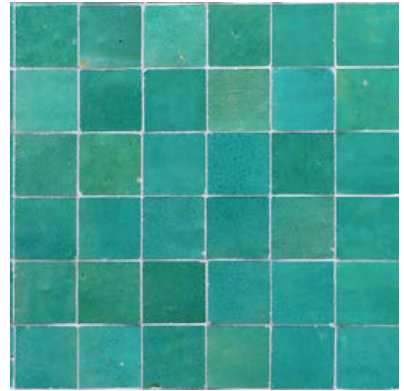

Zellige Nouveau Atlas Snow

Zellige Nouveau Fez White

Zellige Nouveau Desert White

Zellige Nouveau Fog

Zellige Nouveau Horizon

Zellige Nouveau Aquamarine

Zellige Nouveau Moroccan Sky

Zellige Nouveau Noir

Images are for reference only; please refer to actual product for an accurate color representation.
All sizes noted are nominal.

ZEL

BEJMAT 2" x 5¾" x ½"

Bejmat Atlas Snow

Bejmat Fez White

Bejmat Desert White

Bejmat Fog

Bejmat Horizon

Bejmat Aquamarine

Bejmat Moroccan Sky

Bejmat Noir

Images are for reference only; please refer to actual product for an accurate color representation.
All sizes noted are nominal.

ZEL

ZELLIGE CLASSIC MOSAIC 2" x 2" x 1/2"

Zellige 2x2 Desert White

Zellige 2x2 Fez White

Zellige 2x2 Vert Francaise

ZELLIGE NOUVEAU HEXAGON 2" x 2" x 1/2"

Hexagon Desert White

Hexagon Fog

Hexagon thickness may vary by 3/16"