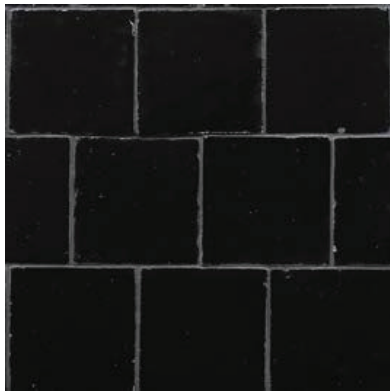

Zellige 4x4 Vert Francaise

Zellige 4x4 Saddle

Zellige 4x4 Noir

Images are for reference only; please refer to actual product for an accurate color representation.
All sizes noted are nominal.

ZEL

ZELLIGE NOUVEAU 4" x 4" x 1/2"

Zellige Nouveau Atlas Snow

Zellige Nouveau Fez White

Zellige Nouveau Desert White

Zellige Nouveau Fog

Zellige Nouveau Horizon

Zellige Nouveau Aquamarine

Zellige Nouveau Moroccan Sky

Zellige Nouveau Noir

Images are for reference only; please refer to actual product for an accurate color representation.
All sizes noted are nominal.

ZEL

BEJMAT 2" x 5¾" x ½"

Bejmat Atlas Snow

Bejmat Fez White

Bejmat Desert White