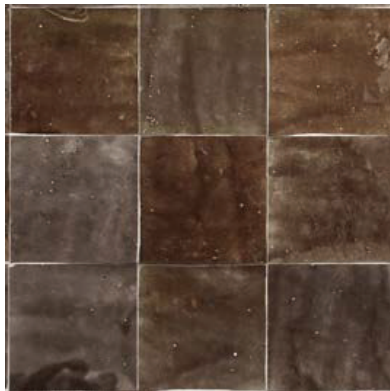

Zellige 4x4 Saddle