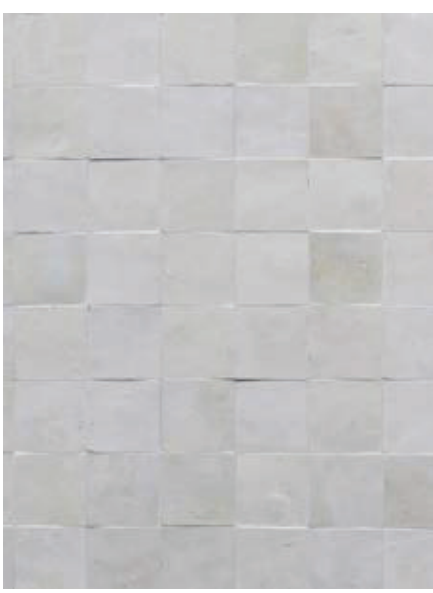

ZELLIGE CLASSIC PATTERN

4" x 4" x 1/2"

ZELLIGE NOUVEAU PATTERN

4" x 4" x 1/2"

ZELLIGE NOUVEAU HEXAGON

4" x 4 1/2" x 1/2"

BEJMAT PATTERN

2" x 5 3/4" x 1/2"

ZELLIGE CLASSIC MOSAIC

2" x 2" x 1/2" Mos

HABIBA MOSAIC PATTERN

11" x 11" x 1/2" Sheet

Images are for reference only; please refer to actual product for an accurate color representation.
All sizes noted are nominal.