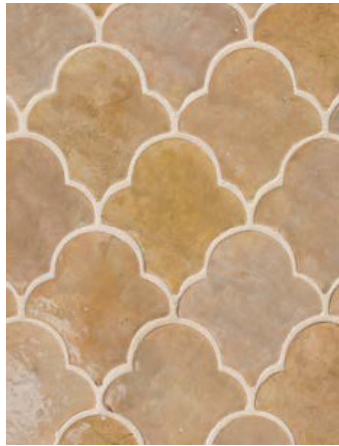

Images are for reference only; please refer to actual product for an accurate color representation.
All sizes noted are nominal.

ARTEZA

CADIZ 3" x 3"

Cadiz Pueblo Blanco Gloss

Cadiz Blanco Viejo Gloss

Cadiz Cotto Natural

Cadiz Scirocco Gloss

Cadiz Café Gloss

Cadiz Rio Verde Gloss

Images are for reference only; please refer to actual product for an accurate color representation.
All sizes noted are nominal.

ARTEZA

CORDOBA MOSAIC $\frac{3}{4}$ " x $5\frac{1}{2}$ "

Cordoba Pueblo Blanco Gloss

Cordoba Blanco Viejo Gloss

Cordoba Cotto Natural

Cordoba Café Gloss

Cordoba Rio Verde Gloss

Images are for reference only; please refer to actual product for an accurate color representation.
All sizes noted are nominal.

ARTEZA

GRANADA 4½" x 4½", 3" x 3"

Granada Pueblo Blanco Gloss

Granada Blanco Viejo Natural

Granada Cotto Natural

Granada Scirocco Gloss

Granada Café Gloss

Granada Rio Verde Gloss