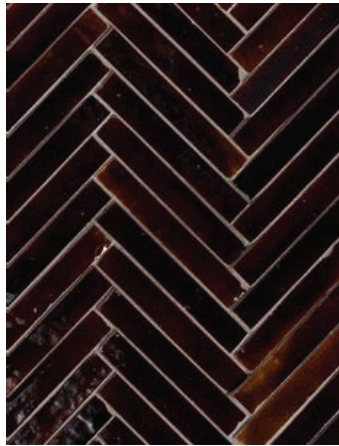

Images are for reference only; please refer to actual product for an accurate color representation.
All sizes noted are nominal.

ARTEZA

CADIZ 3" x 3"

Cadiz Pueblo Blanco Gloss

Cadiz Blanco Viejo Gloss

Cadiz Cotto Natural

Cadiz Scirocco Gloss

Cadiz Café Gloss

Cadiz Rio Verde Gloss

Images are for reference only; please refer to actual product for an accurate color representation.
All sizes noted are nominal.

ARTEZA

CORDOBA MOSAIC $\frac{3}{4}$ " x $5\frac{1}{2}$ "

Cordoba Pueblo Blanco Gloss

Cordoba Blanco Viejo Gloss

Cordoba Cotto Natural

Cordoba Café Gloss

Cordoba Rio Verde Gloss

Images are for reference only; please refer to actual product for an accurate color representation.
All sizes noted are nominal.

ARTEZA

GRANADA 4½" x 4½", 3" x 3"

Granada Pueblo Blanco Gloss

Granada Blanco Viejo Natural

Granada Cotto Natural

Granada Scirocco Gloss

Granada Café Gloss

Granada Rio Verde Gloss