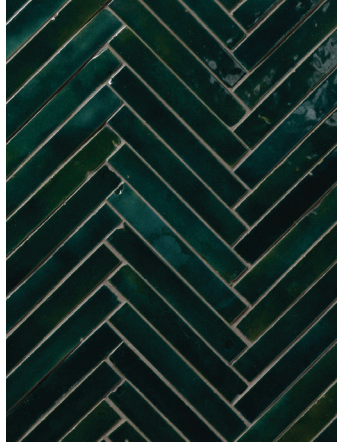

Cadiz Scirocco Gloss

Cadiz Café Gloss

Cadiz Rio Verde Gloss

Images are for reference only; please refer to actual product for an accurate color representation.
All sizes noted are nominal.

ARTEZA

CORDOBA MOSAIC $\frac{3}{4}$ " x $5\frac{1}{2}$ "

Cordoba Pueblo Blanco Gloss

Cordoba Blanco Viejo Gloss

Cordoba Cotto Natural

Cordoba Café Gloss

Cordoba Rio Verde Gloss

Images are for reference only; please refer to actual product for an accurate color representation.
All sizes noted are nominal.

ARTEZA

GRANADA 4½" x 4½", 3" x 3"

Granada Pueblo Blanco Gloss

Granada Blanco Viejo Natural

Granada Cotto Natural

Granada Scirocco Gloss

Granada Café Gloss

Granada Rio Verde Gloss

Images are for reference only; please refer to actual product for an accurate color representation.
All sizes noted are nominal.

ARTEZA

SOUK 1½" x 6"

Souk Pueblo Blanco Gloss

Souk Blanco Viejo Gloss

Souk Cotto Natural