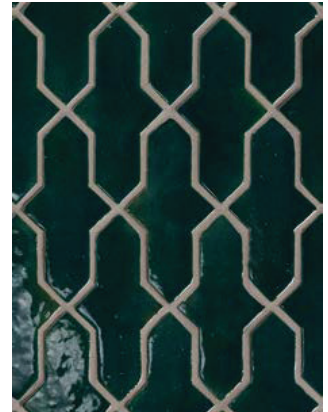

Cordoba Pueblo Blanco Gloss

Cordoba Blanco Viejo Gloss

Cordoba Cotto Natural

Cordoba Café Gloss

Cordoba Rio Verde Gloss

Images are for reference only; please refer to actual product for an accurate color representation.
All sizes noted are nominal.

ARTEZA

GRANADA 4½" x 4½", 3" x 3"

Granada Pueblo Blanco Gloss

Granada Blanco Viejo Natural

Granada Cotto Natural

Granada Scirocco Gloss

Granada Café Gloss

Granada Rio Verde Gloss

Images are for reference only; please refer to actual product for an accurate color representation.
All sizes noted are nominal.

ARTEZA

SOUK 1½" x 6"

Souk Pueblo Blanco Gloss

Souk Blanco Viejo Gloss

Souk Cotto Natural

Souk Scirocco Gloss

Souk Café Gloss

Souk Rio Verde Gloss

Images are for reference only; please refer to actual product for an accurate color representation.
All sizes noted are nominal.

ARTEZA

Images are for reference only; please refer to actual product for an accurate color representation. All sizes noted are nominal.