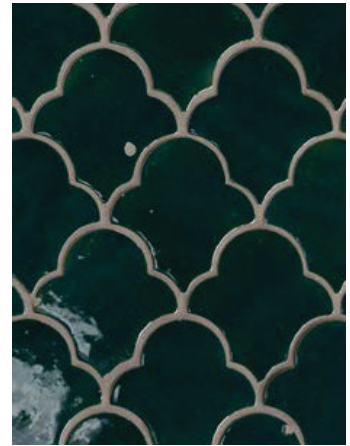

Images are for reference only; please refer to actual product for an accurate color representation.
All sizes noted are nominal.

ARTEZA

CADIZ 3" x 3"

Cadiz Pueblo Blanco Gloss

Cadiz Blanco Viejo Gloss

Cadiz Cotto Natural

Cadiz Scirocco Gloss

Cadiz Café Gloss

Cadiz Rio Verde Gloss

Images are for reference only; please refer to actual product for an accurate color representation.
All sizes noted are nominal.

ARTEZA

CORDOBA MOSAIC $\frac{3}{4}$ " x $5\frac{1}{2}$ "

Cordoba Pueblo Blanco Gloss

Cordoba Blanco Viejo Gloss

Cordoba Cotto Natural

Cordoba Café Gloss

Cordoba Rio Verde Gloss

Images are for reference only; please refer to actual product for an accurate color representation.
All sizes noted are nominal.

ARTEZA

GRANADA 4½" x 4½", 3" x 3"

Granada Pueblo Blanco Gloss

Granada Blanco Viejo Natural

Granada Cotto Natural

Granada Scirocco Gloss

Granada Café Gloss

Granada Rio Verde Gloss