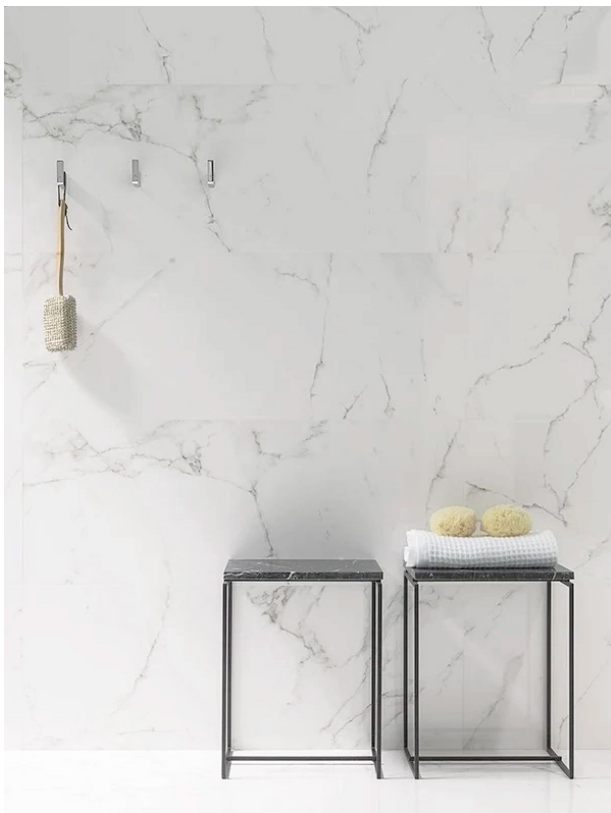

ZUMA

- Marble inspired • Wall, floor, bathrooms, backsplashes
- Residential + light commercial

- 12" x 24" Matte Polished
- 24" x 48" Matte Polished
- 2x2 Mos Matte
- 3"x 12" BN Matte Polished

In stock

Images are for reference only; please refer to live product for an accurate color representation.