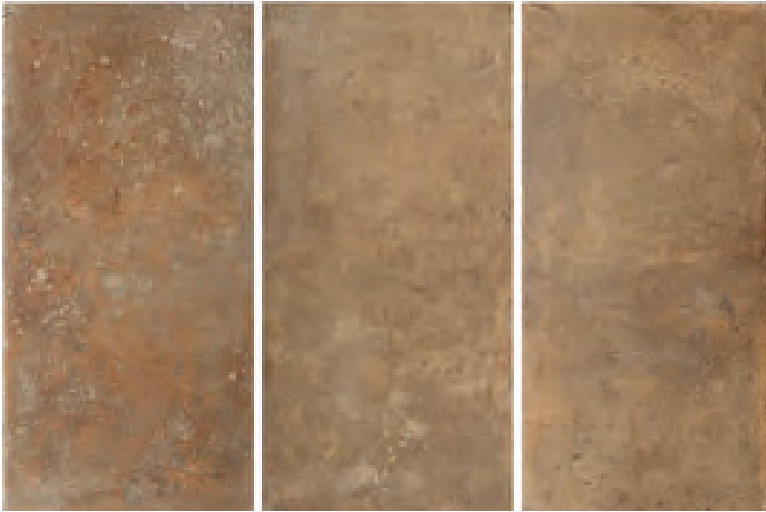

# MONUMENT VALLEY

• 12x24 • Porcelain floor + wall tile • Matte • Residential + light commercial • In-Stock

In stock

Images are for reference only; please refer to live product for an accurate color representation.