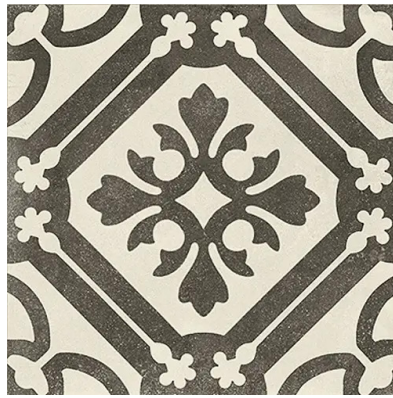

D_DESIGN EVO I

- 8" x 8" • Satin finish • In Stock
- Walls, floors, backsplashes, showers
- Residential, light commercial

Sogetto X

Sogetto D

Sogetto Z

Sogetto B

In stock

Images are for reference only; please refer to live product for an accurate color representation.