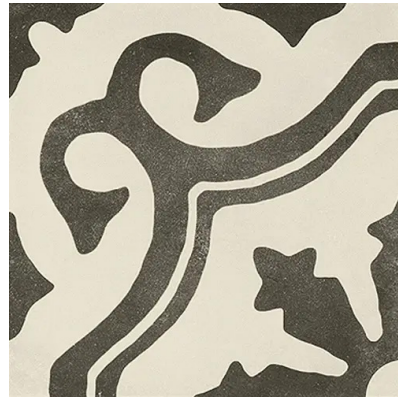

D_DESIGN EVO I

- 8" x 8" • Satin finish • In Stock
- Walls, floors, backsplashes, showers
- Residential, light commercial

Sogetto X

Sogetto D

Sogetto Z

Sogetto B

In stock

Images are for reference only; please refer to live product for an accurate color representation.