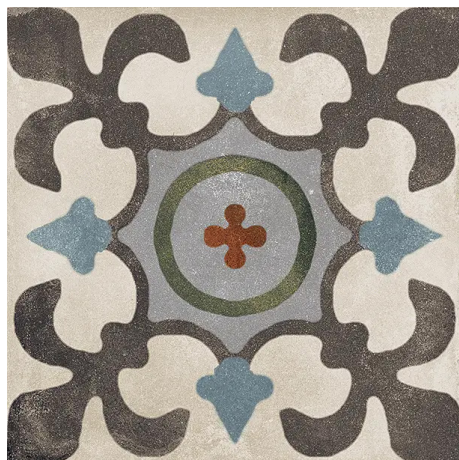

D DESIGN EVO COLORS

• 8" x 8" • Satin finish • In Stock • Walls, floors, backsplashes, showers • Residential, light commercial

Sogetto A

Sogetto B

Sogetto C

Sogetto F

In stock

Images are for reference only; please refer to live product for an accurate color representation.