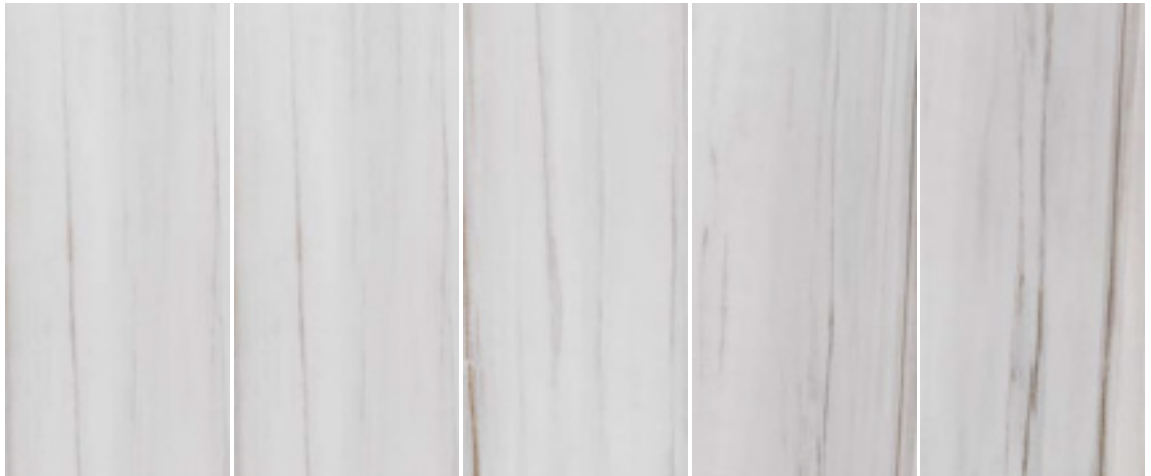

# CLOVERDALE

- Marble inspired • Rectified • Color body
- Matte + polished • Walls, floors, backsplash, counters
- Residential + light commercial • Made in USA

2"

3"x 3" Hex

4"x 6" Arch

3"x 24"

2"x 6" Chevron

## MAJESTIC WHITE LASA

- 2"x 2" matte
- 3"x 3" hex matte + polished
- 4"x 6" arch polished
- 3"x 24" bn matte + polished
- 2"x 6" chevon matte + polished
- 12"x 24" matte + polished
- 24"x 24" matte + polished
- 24"x 48" matte + polished
- 4"x 24" inlay wall liner polished

## IMPERIAL GOLD CALACATTA

- 2"x 2" matte
- 3"x 3" hex matte + polished
- 4"x 6" arch polished
- 3"x 24" bn matte  polished
- 2"x 6" chevon matte + polished
- 12"x 24" matte  polished
- 24"x 24" matte + polished
- 24"x 48" matte + polished
- 4"x 24" inlay wall liner polished