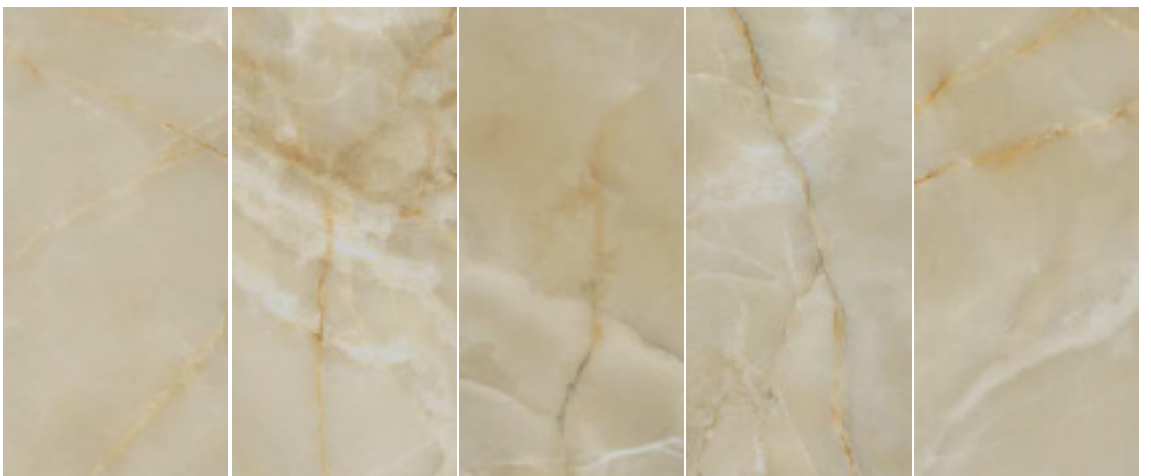

OPULENT BEIGE ONYX

- 2"x 2" matte
- 3"x 3" hex matte + polished
- 4"x 6" arch polished
- 3"x 24" bn matte ☒ polished ☒
- 2"x 6" chevon matte + polished
- 12"x 24" matte ☒ polished ☒
- 24"x 24" matte + polished
- 24"x 48" matte + polished
- 4"x 24" inlay wall liner polished