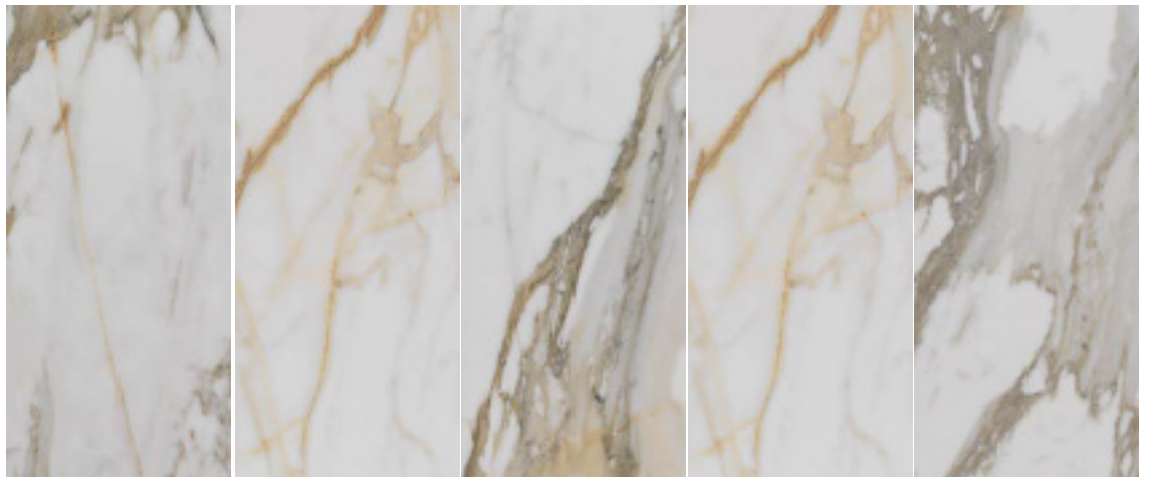

# CLOVERDALE

- Marble inspired • Rectified • Color body
- Matte + polished • Walls, floors, backsplash, counters
- Residential + light commercial • Made in USA

2"

3"x 3" Hex

4"x 6" Arch

3"x 24"

2"x 6" Chevron

## MAJESTIC WHITE LASA

- 2"x 2" matte
- 3"x 3" hex matte + polished
- 4"x 6" arch polished
- 3"x 24" bn matte + polished
- 2"x 6" chevon matte + polished
- 12"x 24" matte + polished
- 24"x 24" matte + polished
- 24"x 48" matte + polished
- 4"x 24" inlay wall liner polished

## IMPERIAL GOLD CALACATTA

- 2"x 2" matte
- 3"x 3" hex matte + polished
- 4"x 6" arch polished
- 3"x 24" bn matte  polished
- 2"x 6" chevon matte + polished
- 12"x 24" matte  polished
- 24"x 24" matte + polished
- 24"x 48" matte + polished
- 4"x 24" inlay wall liner polished