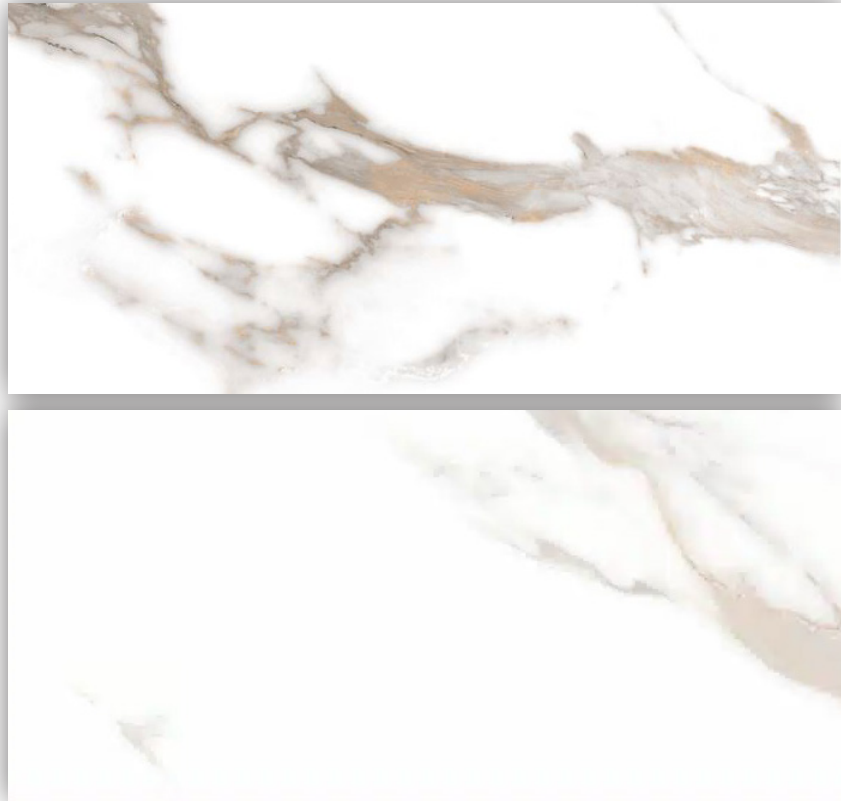

## BIANCA

- 4" Hex matte
- 4" x 12" BN  polished  matte
- 12" x 24"  polished  matte
- 24" x 24" polished, matte
- 24" x 48"  polished, matte
- 1" x 6" Angle Cove
- 6" x 12" Cove Base

SHADE VARIATIONS

## ORO

- 4" Hex matte
- 4" x 12" BN  polished  matte
- 12" x 24"  polished  matte
- 24" x 24" polished, matte
- 24" x 48"  polished, matte
- 1" x 6" Angle Cove
- 6" x 12" Cove Base

SHADE VARIATIONS

In stock