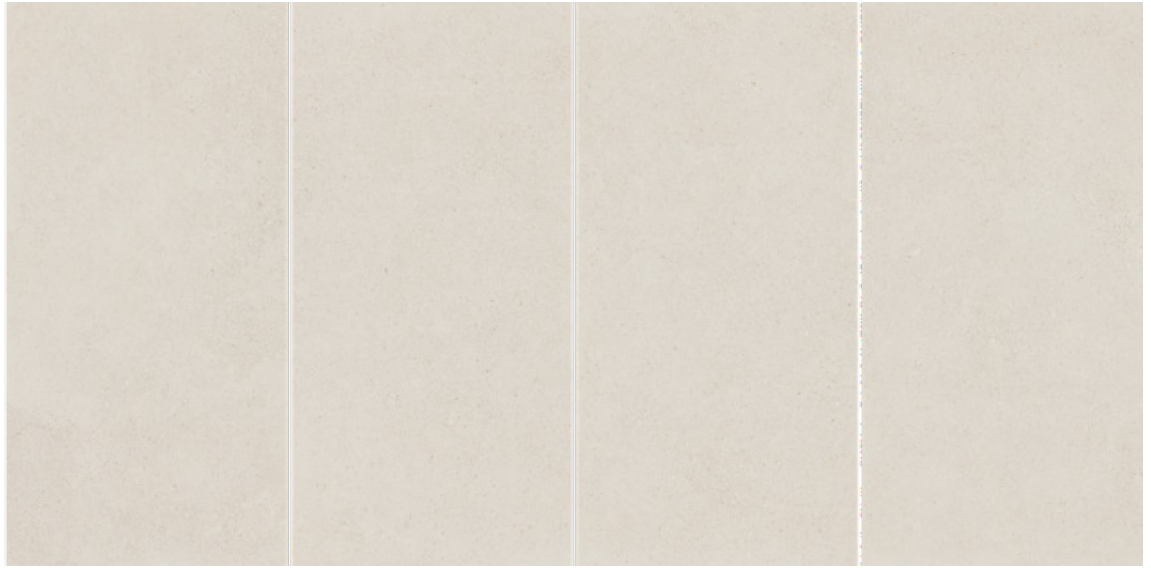

# CANAL STREET

- 12" x 24"
- Concrete Look
- In-Stock
- Porcelain floor + wall tile
- Matte
- Residential + light commercial

LEVEE WHITE

SPANISH CLAY

In stock

Images are for reference only; please refer to live product for an accurate color representation.

# CANAL STREET

In stock

Images are for reference only; please refer to live product for an accurate color representation.

**ROBERT E. HENRY**  
**TILE COMPANY**  
EST. 1933