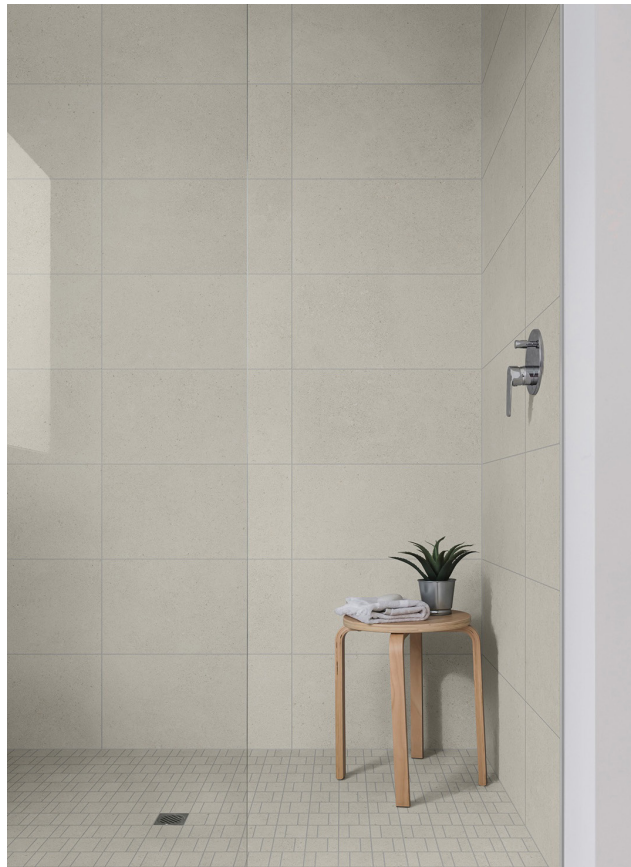

CANAL STREET

☒ In stock

Images are for reference only; please refer to live product for an accurate color representation.

ROBERT E. HENRY
TILE COMPANY
EST. 1933