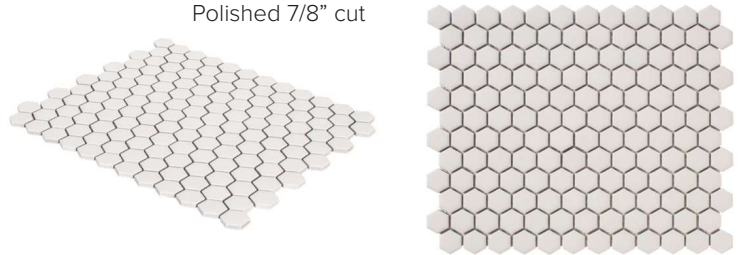

ARCTIC STYLE WHITE

- Crisp, bright white
- Polished + Matte
- Rectified
- Commercial /residential
- Walls, floors, backsplashes, showers
- Made in USA

- 12"x 24" Polished/Matte
- 24"x 24" Polished
- 24"x 24" Matte
- 24"x 48" Polished/Matte
- 4"x 24" BN Polished/ Matte

14"x 12" Craft Hex Mosaic
Polished/Matte, 4.5" cut

14"x 14" Sphere Mosaic
Polished/Matte, 2.5" cut

15"x 15" Craft Hex Mosaic
Polished/Matte, 4' x 2.5" cut

12"x 12" Square Mosaic
Polished/Matte, 2"x 2" cut

14"x 12" Picket Mosaic
Polished 4.5"x 2" cut

12"x 12" Penny Hex Mosaic
Polished 7/8" cut

12"x 12" Modern Mosaic Polished
2"x 2" / 1"x 1" cut

In stock

Images are for reference only; please refer to live product for an accurate color representation.