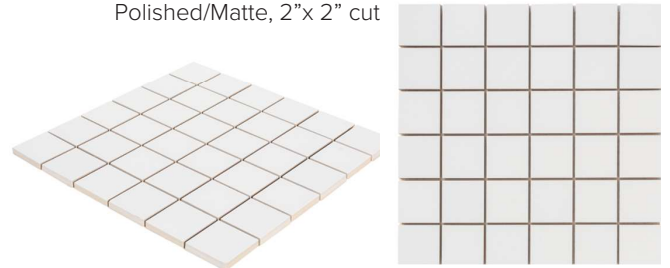

ARCTIC STYLE WHITE

- Crisp, bright white
- Polished + Matte
- Rectified
- Commercial /residential
- Walls, floors, backsplashes, showers
- Made in USA

- 12"x 24" Polished/Matte
- 24"x 24" Polished
- 24"x 24" Matte
- 24"x 48" Polished/Matte
- 4"x 24" BN Polished/ Matte

14"x 12" Craft Hex Mosaic
Polished/Matte, 4.5" cut

14"x 14" Sphere Mosaic
Polished/Matte, 2.5" cut

15"x 15" Craft Hex Mosaic
Polished/Matte, 4' x 2.5" cut

12"x 12" Square Mosaic
Polished/Matte, 2"x 2" cut

14"x 12" Picket Mosaic
Polished 4.5"x 2" cut

12"x 12" Penny Hex Mosaic
Polished 7/8" cut

12"x 12" Modern Mosaic Polished
2"x 2" / 1"x 1" cut

In stock

Images are for reference only; please refer to live product for an accurate color representation.