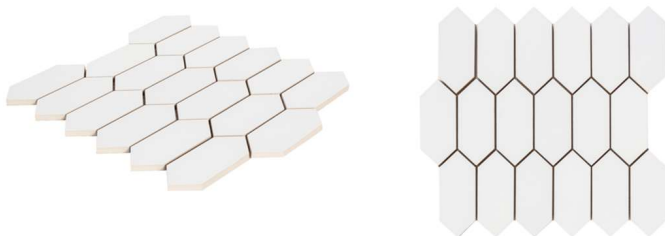

ARCTIC STYLE WHITE

- Crisp, bright white
- Polished + Matte
- Rectified
- Commercial /residential
- Walls, floors, backsplashes, showers
- Made in USA

- 12"x 24" Polished/Matte
- 24"x 24" Polished
- 24"x 24" Matte
- 24"x 48" Polished/Matte
- 4"x 24" BN Polished/ Matte

14"x 12" Craft Hex Mosaic
Polished/Matte, 4.5" cut

14"x 14" Sphere Mosaic
Polished/Matte, 2.5" cut

15"x 15" Craft Hex Mosaic
Polished/Matte, 4' x 2.5" cut

12"x 12" Square Mosaic
Polished/Matte, 2"x 2" cut

14"x 12" Picket Mosaic
Polished 4.5"x 2" cut

12"x 12" Penny Hex Mosaic
Polished 7/8" cut

12"x 12" Modern Mosaic Polished
2"x 2" / 1"x 1" cut

In stock

Images are for reference only; please refer to live product for an accurate color representation.