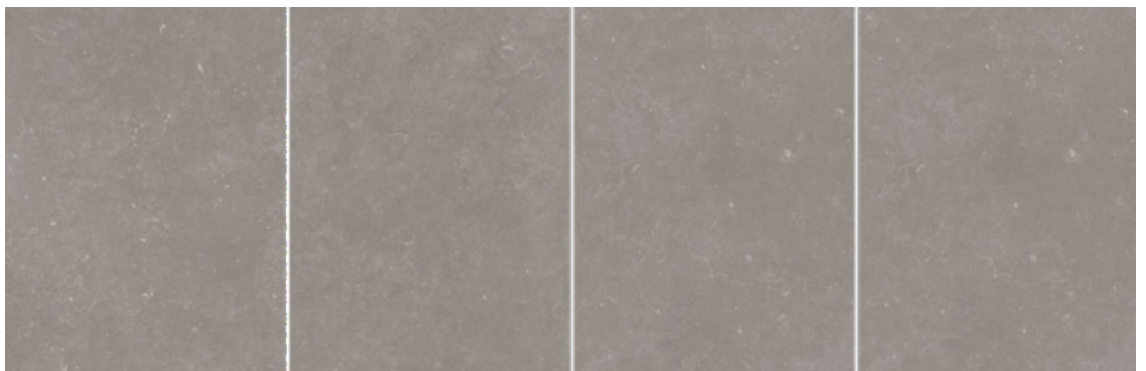

RIVER RUN

OUTDOOR PAVERS - 24" x 36"

- 3/4" thick
- Textured, non-slip
- Rectified, color body
- Residential + commercial
- Dry install on grass, gravel
- Ideal for any landscape
- Driveways, garages, walkways, patios, pool decks
- Made in USA

SHADE VARIATIONS

Blackwater

FLTBLR40U24X36

Wind Creek White

OFLTBLR10U24X36

Ghost River Grey

FLTBLR30U24X36

Goat Creek Greige

FLTBLR20U24X36

Images are for reference only; please refer to live product for an accurate color representation.

RIVER RUN

Blackwater + Ghost River Grey

Goat Creek Greige