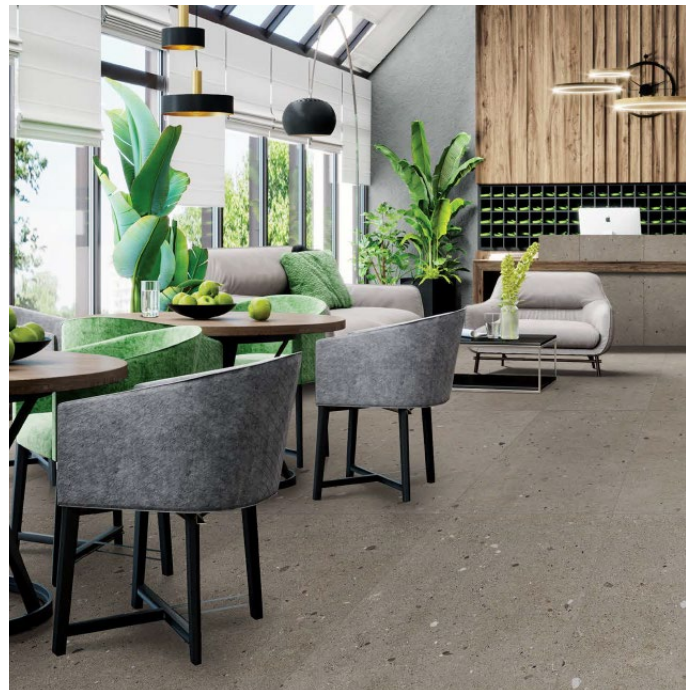

KLASTOS

- Slip resistant, honed
- Indoor + outdoor usage

12" x 24" ☒

2" x 2" ☒

3" x 12" BN ☒

☒ In stock

Images are for reference only; please refer to live product for an accurate color representation.

ROBERT E. HENRY
TILE COMPANY
EST. 1933