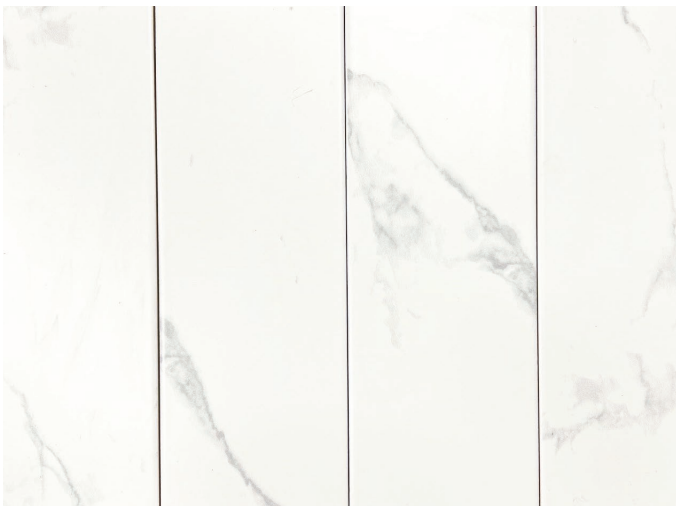

ZENPURA SOFT WHITE

Formerly,
Zenpura Bianca

- Wavy + Flat
- Matte + Gloss
- Made in Spain
- Marble inspired

Soft White Matte Flat
DRMZENBI412MTFL

Soft White Matte Wavy
DRMZENBI412MTW

Soft White Gloss Wavy
DRMZENBIA412GLW