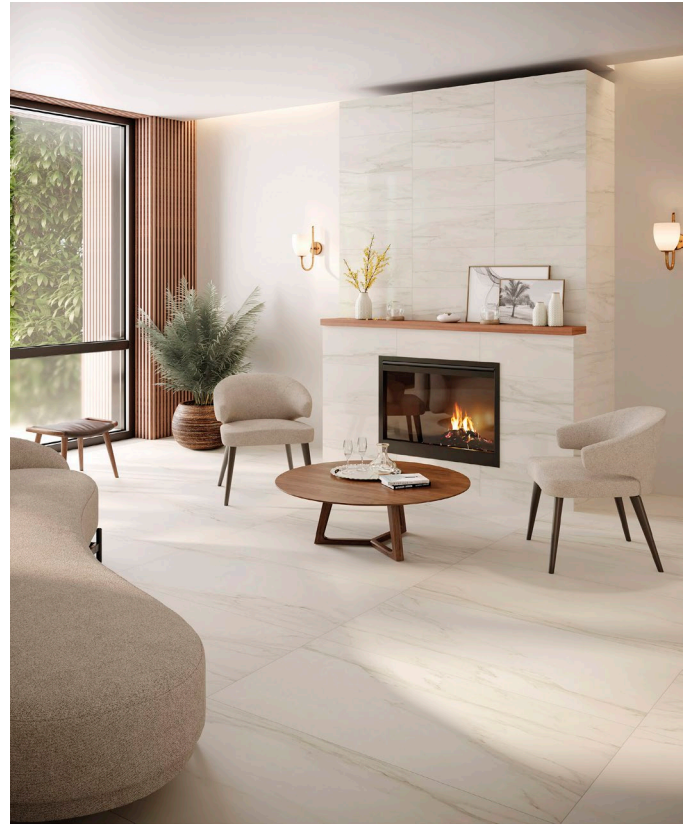

# CHARLESTON

- Marble style
- Polished & honed
- Rectified
- Great price on 12" x 24"

## FIELD:

12" x 24"

Polished / POR900158E

Honed / POR900157E

24" x 48"

Polished / POR900160E

Honed / POR900159E

48" x 48"